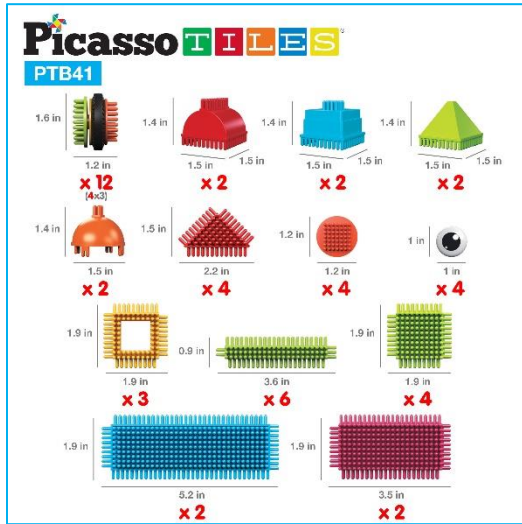

PTA14

COME CHECK
US OUT!

550 Monica Circle, Corona, CA 92878 USA

www.picassotiles.com | www.volcus.com

UPDATED ITEMS:

- PTB41

- PTB240

COME CHECK US OUT!